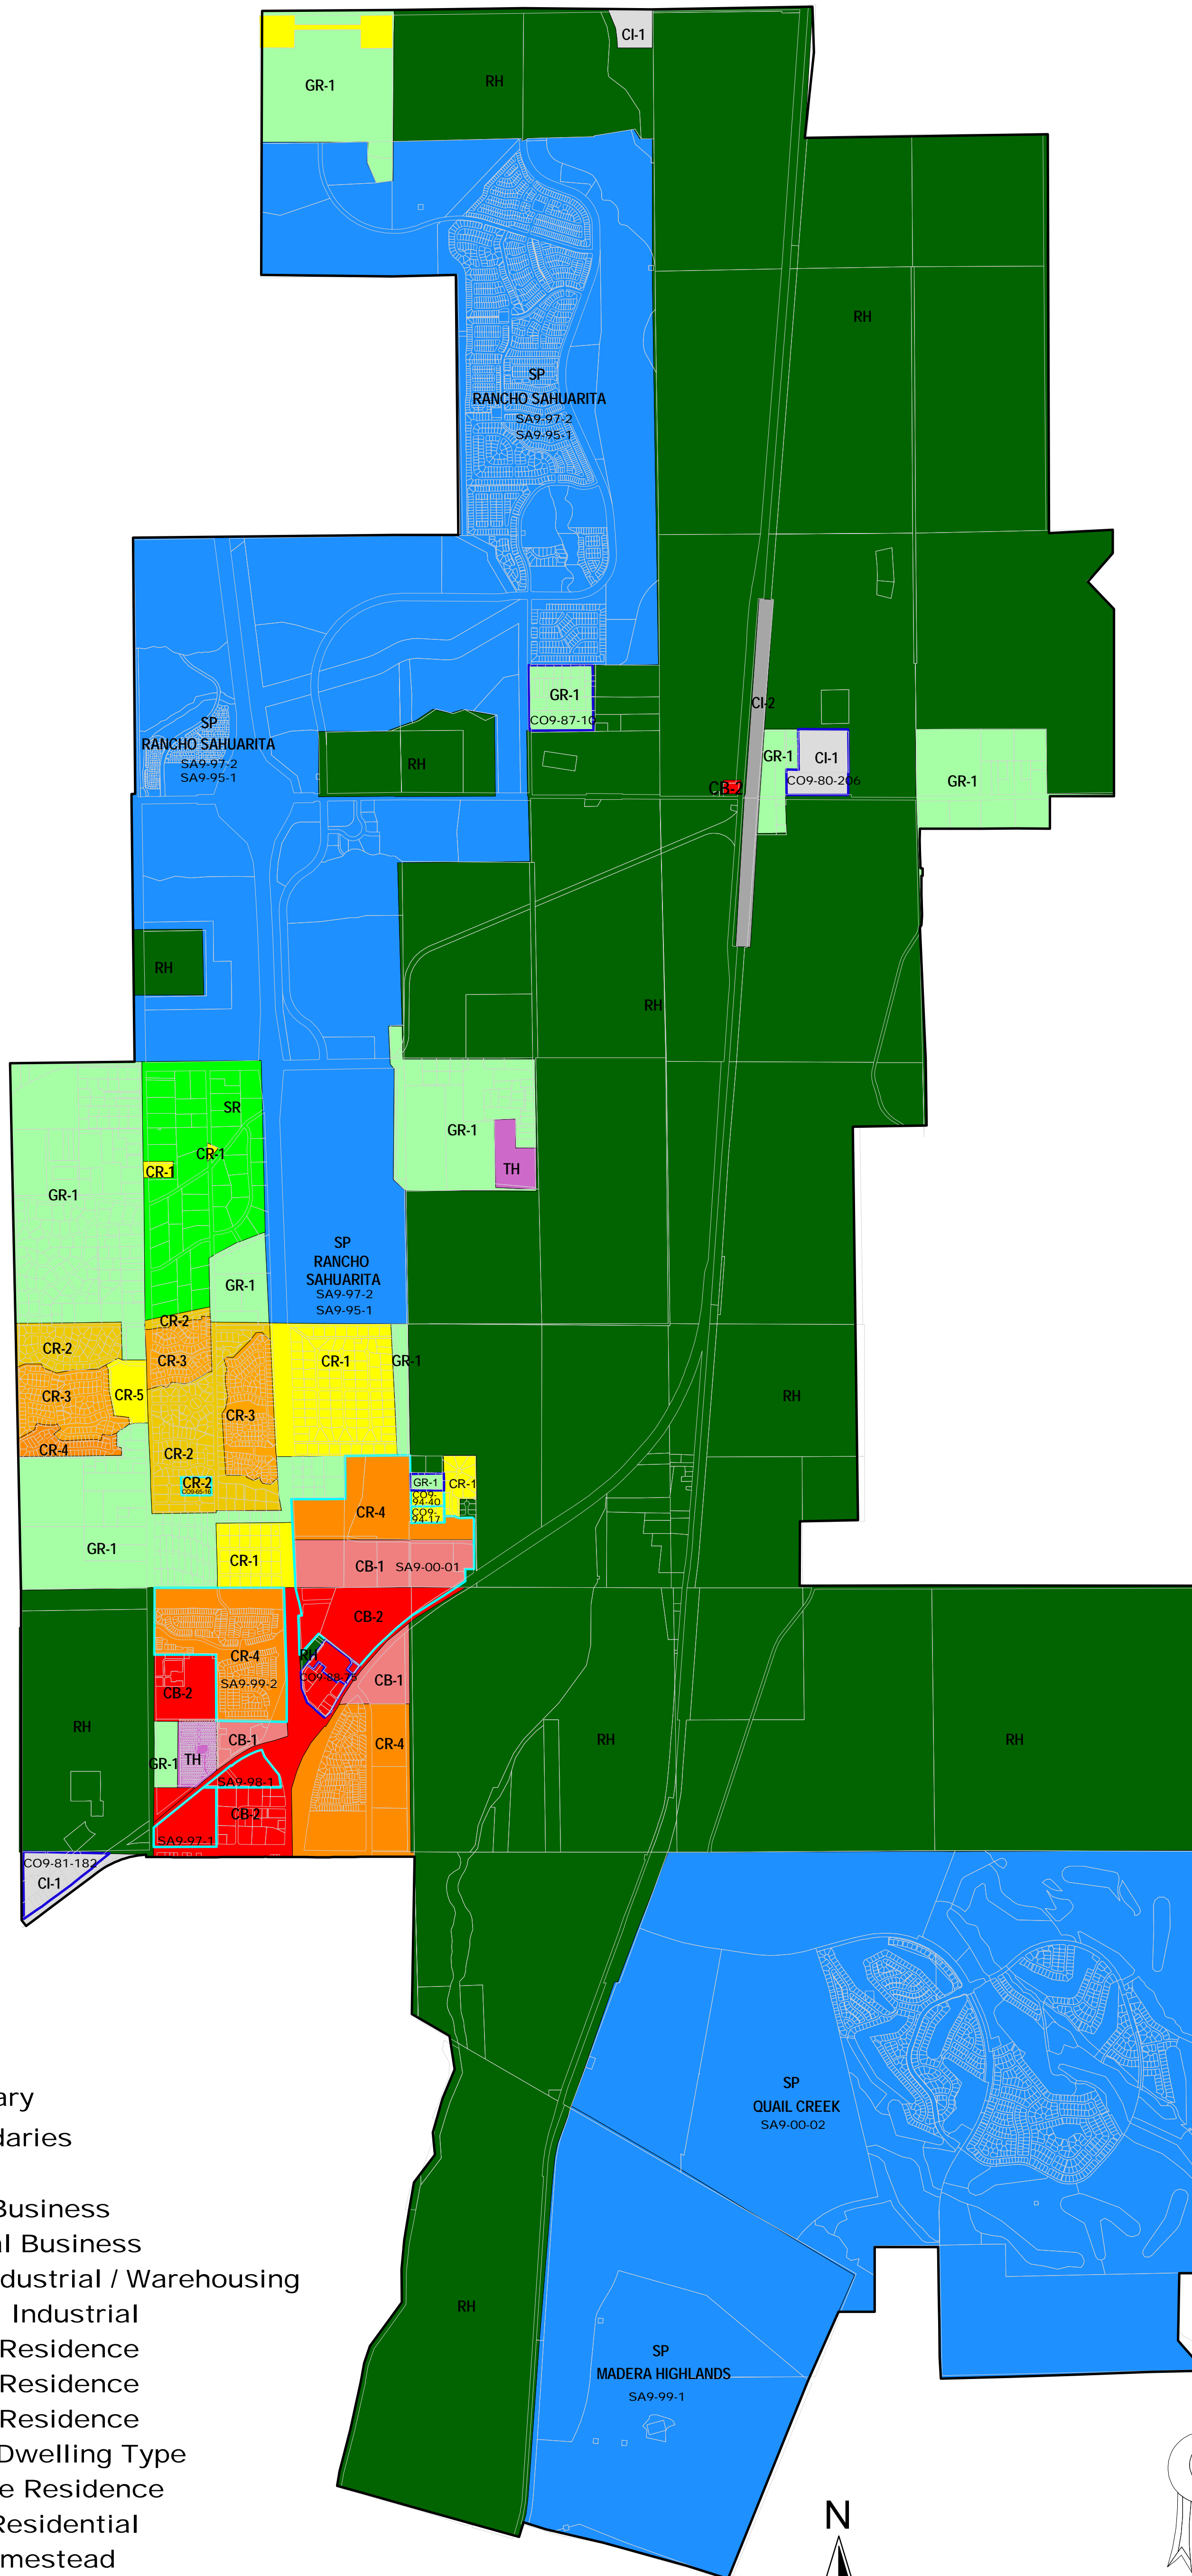

# Official Zoning Map Town of Sahuarita, Arizona

## Legend

-  Town Boundary
-  Parcel Boundaries
- Zoning Categories**
-  CB-1 Local Business
-  CB-2 General Business
-  CI-1 Light Industrial / Warehousing
-  CI-2 General Industrial
-  CR-1 Single Residence
-  CR-2 Single Residence
-  CR-3 Single Residence
-  CR-4 Mixed Dwelling Type
-  CR-5 Multiple Residence
-  GR-1 Rural Residential
-  RH Rural Homestead
-  SP Specific Plan
-  SR Suburban Ranch
-  TH Trailer Homesite
-  Boundary and Rezoning Case Number, Conditional Zoning
-  Boundary and Rezoning Case Number, Zoning Restrictions